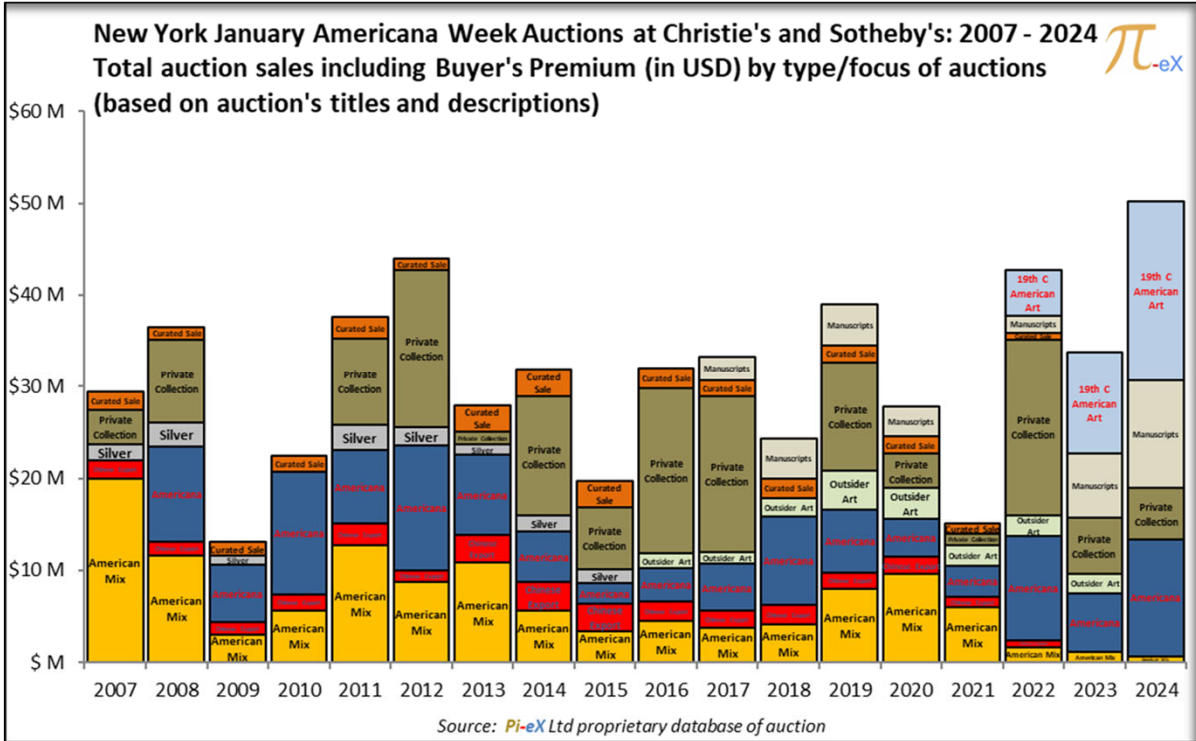

Pi-eX's Auction Market Index (Pi-eX AMI) continued to slide down in February 2024

Pi-eX LTD - All Rights Reserved

Pi-eX LTD - All Rights Reserved

Pi-eX LTD - All Rights Reserved

Pi-eX's Auction Market Index (Pi-eX AMI) – by lot categories

Pi-eX LTD - All Rights Reserved

NOVEMBER NEW YORK MARQUEE AUCTION SERIES

JANUARY NEW YORK OLD MASTERS AUCTION SERIES

Pi-eX LTD - All Rights Reserved

JANUARY NEW YORK AMERICAN ART AUCTION SERIES

19th Century American Art