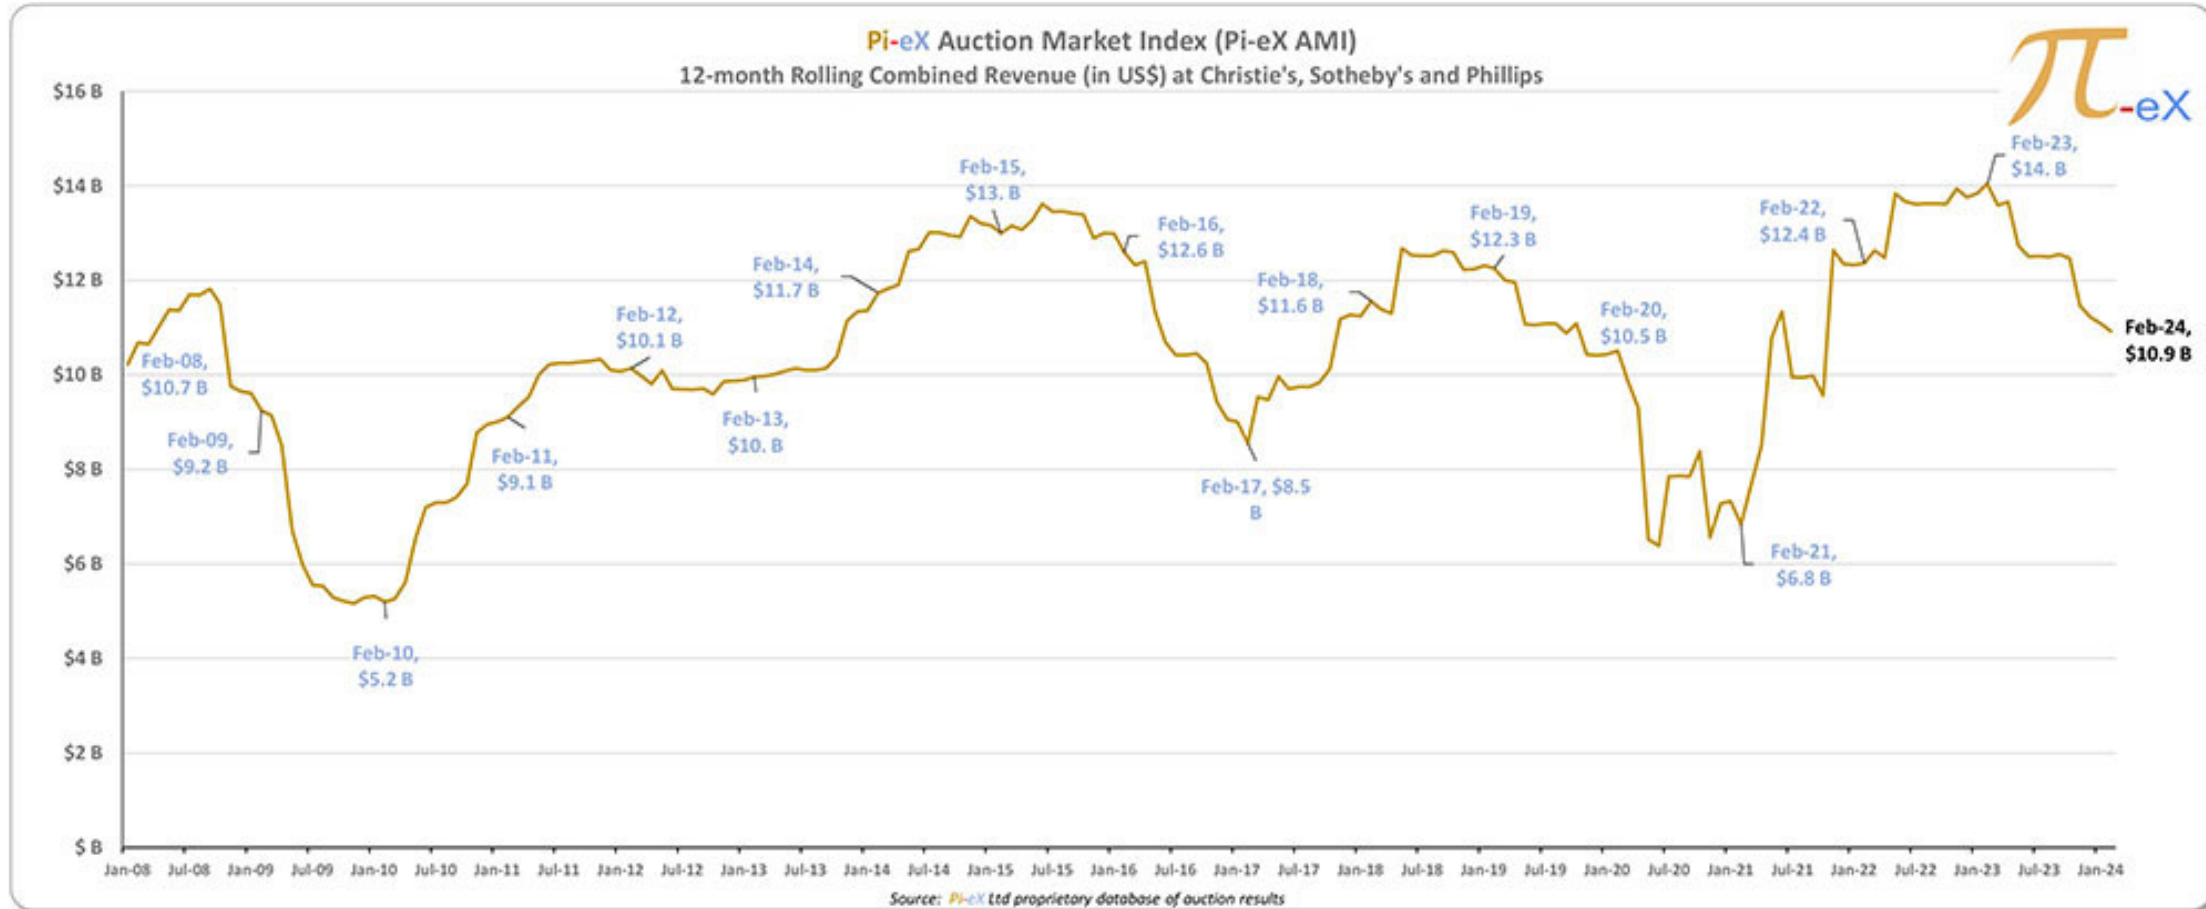

Pi-eX's Auction Market Index (Pi-eX AMI) continued to slide down in February 2024

Pi-eX LTD - All Rights Reserved

Pi-eX LTD - All Rights Reserved

Pi-eX LTD - All Rights Reserved

Pi-eX's Auction Market Index (Pi-eX AMI) – by lot categories